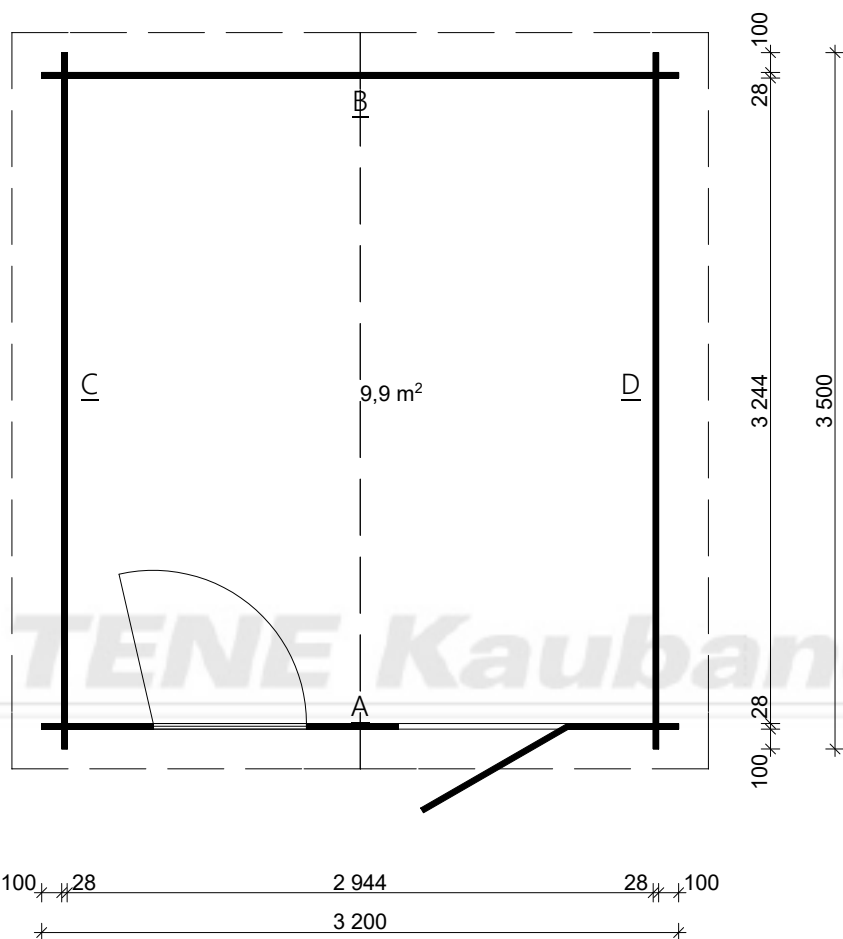

CATHEDRAL COVE - C 28 mm

320 x 350 cm

TENE Kaubandus